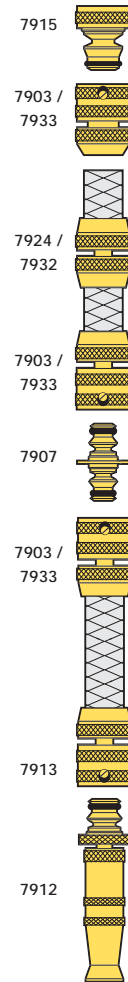

7621 Multi-Flex hose pipe

Item Number	Length	Ø
G7621 15	15m	13mm 1/2"
G7621 30	30m	13mm 1/2"
G7621 50	50m	13mm 1/2"

Quality 1/2" bore hose pipe ideal for general outdoor use. Triple layered with polyester reinforcement for extra strength and resistance to twisting and stretching. Abrasion resistant PVC outer for long life. Burst pressure 28 bar.

7625 Pro-Flex hose pipe

Item Number	Length	Ø
G7625 15	15m	13mm 1/2"
G7625 30	30m	13mm 1/2"
G7625 50	50m	13mm 1/2"
G7625 75	75m	13mm 1/2"

Top quality 1/2" bore hose pipe ideal for the professional user. Superior elasticity of the thick PVC layers gives more flexibility at low temperatures. Polyester reinforcement gives extra strength and resistance to twisting and stretching. Burst pressure 35 bar. 1/2" and 3/4" bore.

7626 Pro-Flex hose pipe

Item Number	Length	Ø
G7626 15	15m	19mm 3/4"
G7626 30	30m	19mm 3/4"
G7626 50	50m	19mm 3/4"

3/4" bore. Specifications as per G7625.

Hose Accessories

7912 Spray nozzle

Item Number	Description
G7912	spray nozzle