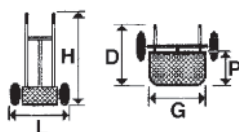

Stock No	PRICE
758702501	€750.00

Hand trucks

Standard type tubular construction with 260mm diameter pneumatic wheels.

Capacity	kg	250
Dimensions (LxDxH)	mm	500x470x1150
Dimensions (GxP)	mm	400x340
Diameter of tubes	mm	25x1.5
Diameter of tyres	mm	260
Net weight	kg	10.5

Stock No	PRICE
758621250	€105.00

Standard type aluminium tubular construction with 260mm diameter pneumatic tyres.

Capacity	kg	250
Dimensions (LxDxH)	mm	500x470x1150
Dimensions (GxP)	mm	400x340
Diameter of tubes	mm	25x1.5
Diameter of tyres	mm	260
New weight	kg	6.4

Stock No	PRICE
758621255	€140.00

Hand trucks

Long type strong tubular steel construction. Complete with 260mm pneumatic tyres.

Capacity	kg	250
Dimensions (LxDxH)	mm	450x500x1160
Dimensions (GxP)	mm	270x380
Diameter of tubes	mm	25x1.5
Diameter of tyres	mm	260
New weight	kg	13

Stock No	PRICE
758624250	€130.00

Long type tubular alloy construction complete with 260mm pneumatic tyres.

Capacity	kg	250
Dimensions (LxDxH)	mm	450x500x1160
Dimensions (GxP)	mm	270x380
Diameter of tubes	mm	25x1.5
Diameter of tyres	mm	260
Net weight	kg	7.6