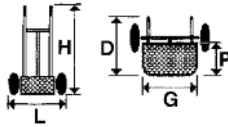

Stock No	PRICE
758621250	€105.00

Standard type aluminium tubular construction with 260mm diameter pneumatic tyres.

Capacity	kg	250
Dimensions (LxDxH)	mm	500x470x1150
Dimensions (GxP)	mm	400x340
Diameter of tubes	mm	25x1.5
Diameter of tyres	mm	260
New weight	kg	6.4

Stock No	PRICE
758621255	€140.00

Hand trucks

Long type strong tubular steel construction. Complete with 260mm pneumatic tyres.

Capacity	kg	250
Dimensions (LxDxH)	mm	450x500x1160
Dimensions (GxP)	mm	270x380
Diameter of tubes	mm	25x1.5
Diameter of tyres	mm	260
New weight	kg	13

Stock No	PRICE
758624250	€130.00

Long type tubular alloy construction complete with 260mm pneumatic tyres.

Capacity	kg	250
Dimensions (LxDxH)	mm	450x500x1160
Dimensions (GxP)	mm	270x380
Diameter of tubes	mm	25x1.5
Diameter of tyres	mm	260
Net weight	kg	7.6

Stock No	PRICE
758624255	€165.00

Triple wheel type solid tubular steel construction. Complete with 150mm diameter solid rubber wheels.

Capacity	kg	200
Dimensions (LxDxH)	mm	550x480x1200
Dimensions (GxP)	mm	350x00
Diameter of tubes	mm	25x1.5
Diameter of tyres	mm	150
Net weight	kg	15.5