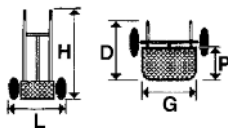

Stock No	PRICE
758624250	€130.00

Long type tubular alloy construction complete with 260mm pneumatic tyres.

Capacity	kg	250
Dimensions (LxDxH)	mm	450x500x1160
Dimensions (GxP)	mm	270x380
Diameter of tubes	mm	25x1.5
Diameter of tyres	mm	260
Net weight	kg	7.6

Stock No	PRICE
758624255	€165.00

Triple wheel type solid tubular steel construction. Complete with 150mm diameter solid rubber wheels.

Capacity	kg	200
Dimensions (LxDxH)	mm	550x480x1200
Dimensions (GxP)	mm	350x00
Diameter of tubes	mm	25x1.5
Diameter of tyres	mm	150
Net weight	kg	15.5

Stock No	PRICE
758624150	€345.00

Hand trucks

Hand trucks

Carton box type solid construction. Complete with 260mm pneumatic tyres. For transporting a volume of boxes.

Capacity	kg	200
Dimensions (LxDxH)	mm	550x480x1200
Dimensions (GxP)	mm	350x500
Diameter of tubes	mm	25x1.5
Diameter of tyres	mm	260
Net weight	kg	15.5