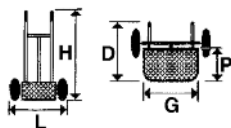

Capacity	kg	200
Dimensions (LxDxH)	mm	700x680x1100
Dimensions (GxP)	mm	4900x250
Diameter of tubes	mm	25x2
Diameter of tyres	mm	260
Net weight	kg	18.5

Stock No	PRICE
758625610	€275.00

Platform trucks with folding handle, 2 fixed wheels and 2 rotating wheels. Protective Plastic edges. 758623100 is supplied with pneumatic tyres.