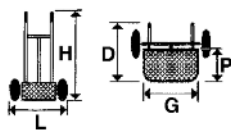

Stock No	PRICE
758624255	€165.00

Triple wheel type solid tubular steel construction. Complete with 150mm diameter solid rubber wheels.

Capacity	kg	200
Dimensions (LxDxH)	mm	550x480x1200
Dimensions (GxP)	mm	350x00
Diameter of tubes	mm	25x1.5
Diameter of tyres	mm	150
Net weight	kg	15.5

Stock No	PRICE
758624150	€345.00

Hand trucks

Hand trucks

Carton box type solid construction. Complete with 260mm pneumatic tyres. For transporting a volume of boxes.

Capacity	kg	200
Dimensions (LxDxH)	mm	550x480x1200
Dimensions (GxP)	mm	350x500
Diameter of tubes	mm	25x1.5
Diameter of tyres	mm	260
Net weight	kg	15.5