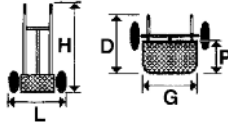

Stock No	PRICE
758702501	€750.00

Hand trucks

Standard type tubular construction with 260mm diameter pneumatic wheels.

Capacity	kg	250
Dimensions (LxDxH)	mm	500x470x1150
Dimensions (GxP)	mm	400x340
Diameter of tubes	mm	25x1.5
Diameter of tyres	mm	260
Net weight	kg	10.5

Stock No	PRICE
758621250	€105.00

Standard type aluminium tubular construction with 260mm diameter pneumatic tyres.

Capacity	kg	250
Dimensions (LxDxH)	mm	500x470x1150
Dimensions (GxP)	mm	400x340
Diameter of tubes	mm	25x1.5
Diameter of tyres	mm	260
New weight	kg	6.4

Stock No	PRICE
758621255	€140.00

Hand trucks

Long type strong tubular steel construction. Complete with 260mm pneumatic tyres.

Capacity	kg	250
Dimensions (LxDxH)	mm	450x500x1160
Dimensions (GxP)	mm	270x380
Diameter of tubes	mm	25x1.5
Diameter of tyres	mm	260
New weight	kg	13

Stock No	PRICE
758624250	€130.00

Long type tubular alloy construction complete with 260mm pneumatic tyres.

Capacity	kg	250
Dimensions (LxDxH)	mm	450x500x1160
Dimensions (GxP)	mm	270x380
Diameter of tubes	mm	25x1.5
Diameter of tyres	mm	260
Net weight	kg	7.6