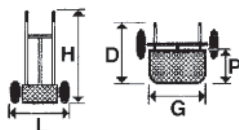

Hand trucks

Pallet trucks

High quality Euro Pallet Truck with hydraulic pump. Comes complete with double wheels. Security handle with three positions.

Capacity	Ton	2.5
Overall length	mm	1150
Fork lift	mm	80-200
Width	mm	510
Max lift	mm	220
Net weight	kg	78

Stock No	PRICE
758702501	€750.00

Hand trucks

Standard type tubular construction with 260mm diameter pneumatic wheels.

Capacity	kg	250
Dimensions (LxDxH)	mm	500x470x1150
Dimensions (GxP)	mm	400x340
Diameter of tubes	mm	25x1.5
Diameter of tyres	mm	260
Net weight	kg	10.5

Stock No	PRICE
758621250	€105.00

Standard type aluminium tubular construction with 260mm diameter pneumatic tyres.

Capacity	kg	250
Dimensions (LxDxH)	mm	500x470x1150
Dimensions (GxP)	mm	400x340
Diameter of tubes	mm	25x1.5
Diameter of tyres	mm	260
New weight	kg	6.4

Stock No	PRICE
758621255	€140.00

Hand trucks

Long type strong tubular steel construction. Complete with 260mm pneumatic tyres.

Capacity	kg	250
Dimensions (LxDxH)	mm	450x500x1160
Dimensions (GxP)	mm	270x380
Diameter of tubes	mm	25x1.5
Diameter of tyres	mm	260
New weight	kg	13